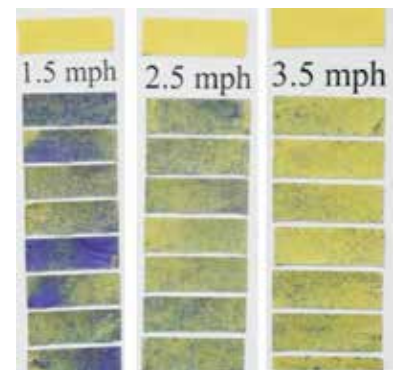

| Best Practices |

Zeal® MVP Miticide: Optimized Formulation Delivers Better and More Comprehensive Performance

Zeal® MVP Miticide is an optimized EC formulation of Etoxazole that delivers better and more comprehensive performance versus original Etoxazole water soluble packet formulations. *Zeal MVP* provides long-lasting control of mites, such as two-spotted spider mite, Pacific spider mite, Banks grass mite and European red mite. Refer to the label for specific mite species for your respective crop. Plus, *Zeal MVP* is an excellent fit in resistance management programs that include rotation or combination of different classes of chemistries.

- ▶ Proprietary liquid formulation that better delivers active ingredient to reach mites
- ▶ Enhanced control at all life stages, including adult suppression

Zeal MVP Best Management Practices

- ▶ Treat as populations are building
 - When weather forecast predicts hot and dry conditions, spray sooner instead of later
- ▶ Mite thresholds should drive application timing, not calendar
- ▶ Mild winters result in large overwintering populations
 - If warm spring continues, threshold will be reached earlier than previous years
 - Scout historical hot spots and early plantings
 - Spider mite populations mid- to late-season are more difficult to control on most crops
- ▶ Coverage is essential
 - Spray field at calibrated speed. Calibrated at 2.5 mph, sprayed at 3.5 mph cuts rate approximately 30%.
 - Avoid adjuvants known to inhibit translaminar activity
 - Treat whole fields—never skip borders or portions of the field as mites may already be there
- ▶ It can take 7–10 days to see full results with *Zeal MVP*. Wait 14 days after applying *Zeal MVP* before applying another miticide with a different mode of action.
- ▶ *Zeal MVP* continues to be easy on beneficials, including sixspotted thrips, lady beetles and lacewings