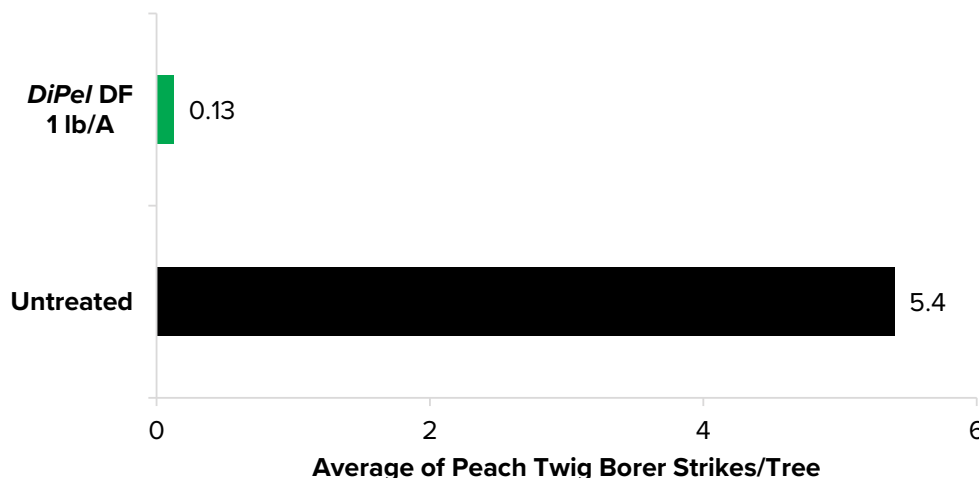

Outstanding Peach Twig Borer Control

DiPel® DF Biological Insecticide Dry Flowable is your best choice for control of peach twig borer (PTB) and a broad spectrum of other Lepidopteran pests, especially during flowering when pollinator productivity is critical.

- **Proven, Effective PTB Control:** Data shows *DiPel* DF is highly effective on peach twig borer
- **Highly Selective—Won't Harm Beneficial Insects:** *DiPel* DF is compatible in cropping systems and surrounding areas that utilize bee hives for pollination services. *DiPel* DF is also soft on beneficial insects, workers and the environment.
- *DiPel* DF is NOP compliant and OMRI Listed for use in organic production

DiPel DF Peach Twig Borer Control at Bloom

Peach twig borer control results after one foliar application on Butte almonds during bloom in California.

Source: University of California, Madera, CA

How To Use

Rate	1 lb/A
Timing	• Apply when larvae are small and actively feeding. For best results, apply at 20–40% egg hatch and again at 80% larval emergence from the hibernacula. • Can be utilized during blooming times and does not have any restrictive language for pollinators
Method	Ground or air
Spray Volume	Coverage is key to control. Use sufficient spray volume to cover all sides of plant surfaces. For aerial applications, apply in 15–20 gallons for large trees and 10–15 gal/A for smaller trees.
Adjuvant	Use a spreader-sticker for hard-to-wet crops or to improve weather-fastness
REI / PHI	4 hours / 0 days (no MRL restrictions)