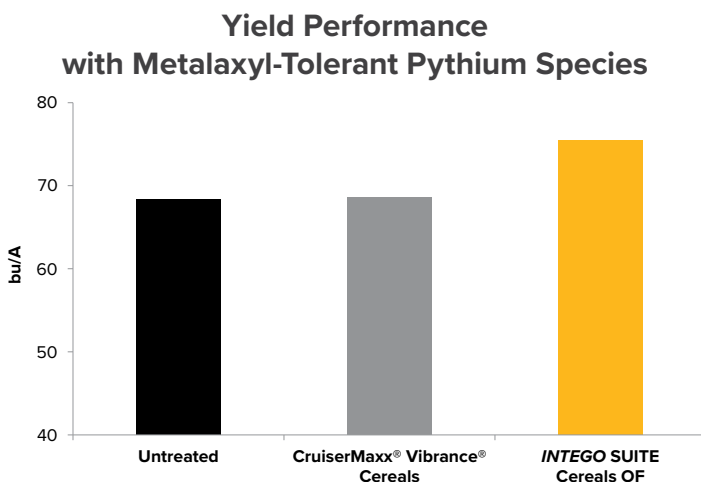

Dual Mode of Action Seed Protection for Superior Pythium Protection

Introducing INTEGO® SUITE Cereals OF, an easy-to-use seed protection solution that offers wheat growers a new mode of action to manage Pythium. The superior formulation provides even seed coverage and performs in a wide range of temperatures.

INTEGO SUITE Cereals OF Offers:

- ▶ **Protection for the entire plant**—Dual mode of action creates a complete zone of defense above and below ground
- ▶ **Protection against Pythium species that metalaxyl alone cannot control**
- ▶ **User-friendly treatment**—Smooth flowability and low use rate ensures a consistent, even application and easy treatment experience