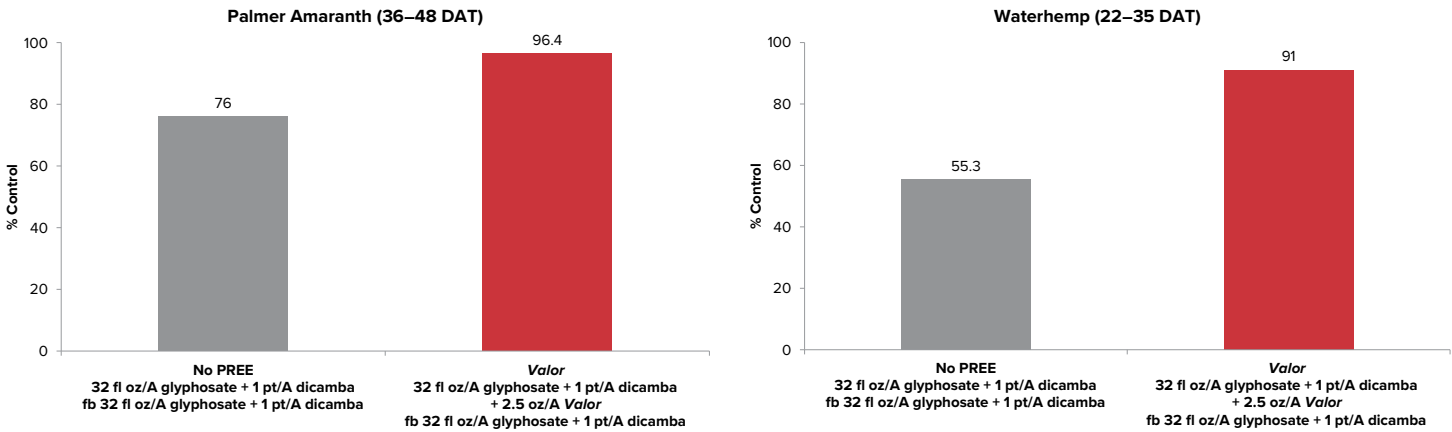

Valor Controls Tough Weeds: Palmer Amaranth and Waterhemp