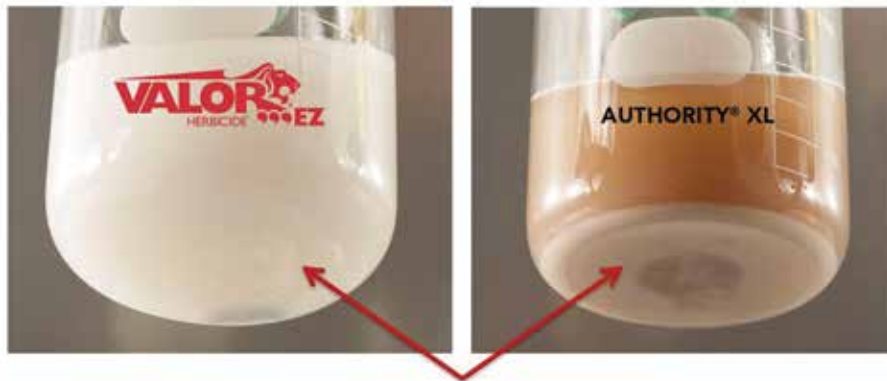

Easy Mixing with the Liquid Formulation of Valor EZ

Elapsed time: 15 minutes
(products suspended in water)

Benefits of the liquid formulation:

- **Consistent application:** Liquid formulation ensures even distribution of product in the spray system
- **Easy mixing and loading:** Better suspension in liquid formulation, fewer jugs to handle

Other Important Information

- Minimal rotation restrictions to all other major row crops in a growing season
- REI: 12 hours